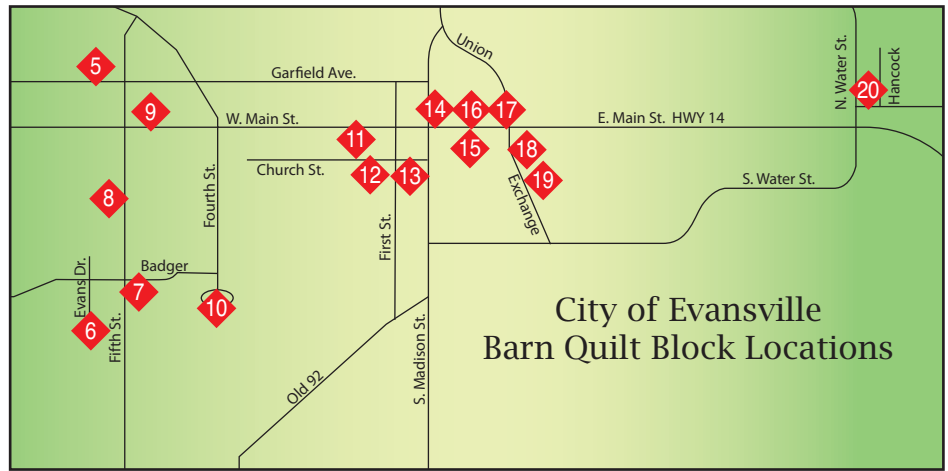

## Rock County Barn Quilt Project

**1** Red Diamond indicates Barn Quilt Locations on Rock County Map, pages 32-33

- 1 Five T's/T Quartette** Templeton Farms  
9808 Evansville-Brooklyn Road Evansville
- 2 Pinwheel & Pinwheel #2** Helene J. Ekenberg  
8625 N. Pleasant Prairie Road Evansville
- 3 Sawtooth Star** Elaine Strassburg  
16826 W. County Road C Evansville
- 4 Flying Geese** Will & Pam Heritage  
16149 W. County Road C Evansville
- 5 Railroad Crossing** John & Vickie Rasmussen  
576 Garfield Avenue Evansville
- 6 Ducks and Ducklings** Ronald & Jean Petterson  
456 Evans Drive Evansville
- 7 Trees in a Corner** Shannon Baumberger  
485 Badger Drive Evansville
- 8 Family Star** Richard & Susan Luers  
161 S. Fifth Street Evansville
- 9 Original Design** Ron & Carol Meier  
458 W. Main Street Evansville
- 10 Patriotic** Theodore Robinson Intermediate School  
420 S. Fourth Street Evansville
- 11 The Crossing** Steve & Carol Culbertson  
243 W. Main Street Evansville
- 12 Carolina Tulip** Gordon & Margaret Brigham  
113 Church Street Evansville
- 13 St. Charles** Maple Grove Family Dental  
39 W. Church Street Evansville
- 14 Yankee Puzzle** Roger Roth  
1 N. Madison Street Evansville
- 15 Ohio Star Variation** Dysis Group II  
125 E. Main Street Evansville
- 16 Star in the Window** Berg Rentals  
102 E. Main Street Evansville
- 17 The Saw** Nelson Young Lumber Yard  
206 E. Main Street Evansville
- 18 Wild Goose Chase/Rambler** Berg Real Estate  
75 S. Union Street Evansville
- 19 King's Crown** R. M. Berg General Contractor  
155 S. Union Street Evansville
- 20 Prairie Queen** Susan Jones  
44 Hancock Lane Evansville
- 21 Carolina Lily** Robert & Gail Heissner  
13828 W. Hwy. 14 Evansville
- 22 Pinwheel/Wheel of Fortune** Dave's Ace Hardware  
755 Brown School Road Evansville
- 23 Starry Path** Phil & Laura Woodworth  
6726 N. Weary Road Evansville
- 24 Original Design & Double Wedding Ring**  
Helen Schneberger 7901 Tolles Road Evansville
- 25 The Best of All** Greg & Cathy Arnold  
12418 W. Bullard Road Evansville
- 26 Kaleidoscope** Gerald & Marilyn Vanthournout  
8912 N. Wilder Road Evansville
- 27 Grandmother's Pride & Flower Pot** Lynette Smyth  
9101 W. County Road M Edgerton
- 28 Indian Trail** Mike Fiedler  
1226 E. Hwy. 59 Milton
- 29 Heaven Ablaze** Mark & Sue Gavigan  
3328 E. County Road N Milton
- 30 Lone Star** Tallgrass Restoration  
129 E. County Road N Milton
- 31 Clover Blossom** Rick & Jeanette Beard  
3920 E. Jacobs Drive Milton
- 32 Hen & Chicks** Old Junction Mill  
613 W. Madison Avenue Milton
- 33 Country Village** Dave's Ace Hardware  
430 S. John Paul Road Milton
- 34 Thistle Bloom, Amish Star, Mariner's Compass**  
Loose Threads Quilt Shop 8005 N. Hwy. 26 Milton
- 35 Silver & Gold** Leo & Louise Hanauska  
8209 Vickerman Road Milton
- 36 Starflower Aglow** John & Margaret Clark  
7004 E. Bingham Road Milton
- 37 Housewife** The Berry Basket & Greenhouse  
4026 N. Henke Road Milton
- 38 FFA Rising Star & 4H Variation (original design)**  
Rock County Fairgrounds 1301 Craig Avenue Janesville
- 39 School House** Donna Herzfeldt  
309 Forest Park Boulevard Janesville
- 40 Crazy Quilt** Kathryn Jorenby  
1629 S. Crosby Avenue Janesville
- 41 A Quilt Lover's Shoppe** Val Cook  
1604 S. Crosby Avenue Janesville
- 42 IH Squaredance (original design)** Archie J. Morton  
2721 S. County Road Janesville
- 43 Carpenter's Wheel** Rosemary Scott  
2231 S. County Road Janesville
- 44 The Basket & Love in a Mist** Life's a Stitch Quilt  
Shoppe 5130 E. Hwy. 14 Janesville
- 45 Patriotic Star** Joe Woodman  
1812 S. Van Allen Road Janesville
- 46 Farmer's Daughter** The Good Acres/Nancy Nienhuis  
2232 S. La Prairie Townhall Road Janesville
- 47 Diamond Star** Ronna Morton-Ballmer  
3010 S. Milton-Shopiere Road Janesville
- 48 Centennial** Bernie & Bev Fields  
6640 E. Avalon Road Janesville
- 49 Sunburst** Ray & Susie Henschler  
7004 E. Avalon Road Janesville
- 50 Celtic Morning** Leach Farms, Inc.  
3634 S. Van Allen Road Janesville
- 51 Eight Hands Around & Ferris Wheel**  
Dave & Cheri Weber 4410 S. County Road J Janesville
- 52 Entwining Star** Mary Coulthard  
5432 S. County Road J Janesville
- 53 Interwoven Star** Jerri & Judy Wightman  
2731 E. L-T Townline Road Beloit
- 54 Chisholm Trail** Vaughn & Judy Johnson  
8367 S. Butterfly Road Beloit
- 55 Variable Star** Allan & Valerie Hahn  
6615 E. County Road J Clinton
- 56 1850 Hole in the Barn Door**  
Darrel & Susan Gunnink  
7148 S. Summerville Road Clinton
- 57 Grandpa's Delight** Rick & Julie Ahlert  
7647 S. Summerville Road Clinton
- 58 Harvest Star 2** McCabe Family  
4137 E. Hwy. 67 Beloit
- 59 Summer Winds** Beckman Mill  
11600 S. County Road H Beloit
- 60 Century Farm/No Place Like Home**  
David & Marilyn Grenawalt  
12448 W. Beloit-Newark Road Beloit
- 61 Log Cabin** Chad & Darcy Yates  
17312 W. Hafeman Road Brodhead
- 62 Harvest Star** Kathleen Regenold  
17725 W. Hafeman Road Brodhead
- 63 Fire Flyer** Harold & Agnes Neal  
1257 Old Hwy. 11 Janesville
- 64 Flying Swallows** Dennis Curry  
466 Galena Street Footville
- 65 Grandmother's Flower Garden**  
Linda & Robert Smith  
6837 Butler Road Janesville
- 66 Country Decision** Kenneth & Martha Aasen  
7410 W. County Road A Evansville
- 67 Fox & Goose** Myrtle Ballmer  
9301 W. Townsend Road Janesville
- 68 Peony** Nils & Nancy Nelson  
10919 W. Mineral Point Road Janesville
- 69 Fields of Dreams (original design)**  
John & Beverly Quinn  
11845 W. Townsend Road Janesville
- 70 North Star** Jack & Mary Hass  
1806 N. Hwy. 213 Evansville
- 71 Spinning Stars** Peg Berg Trust  
6528 N. Hwy. 213 Evansville